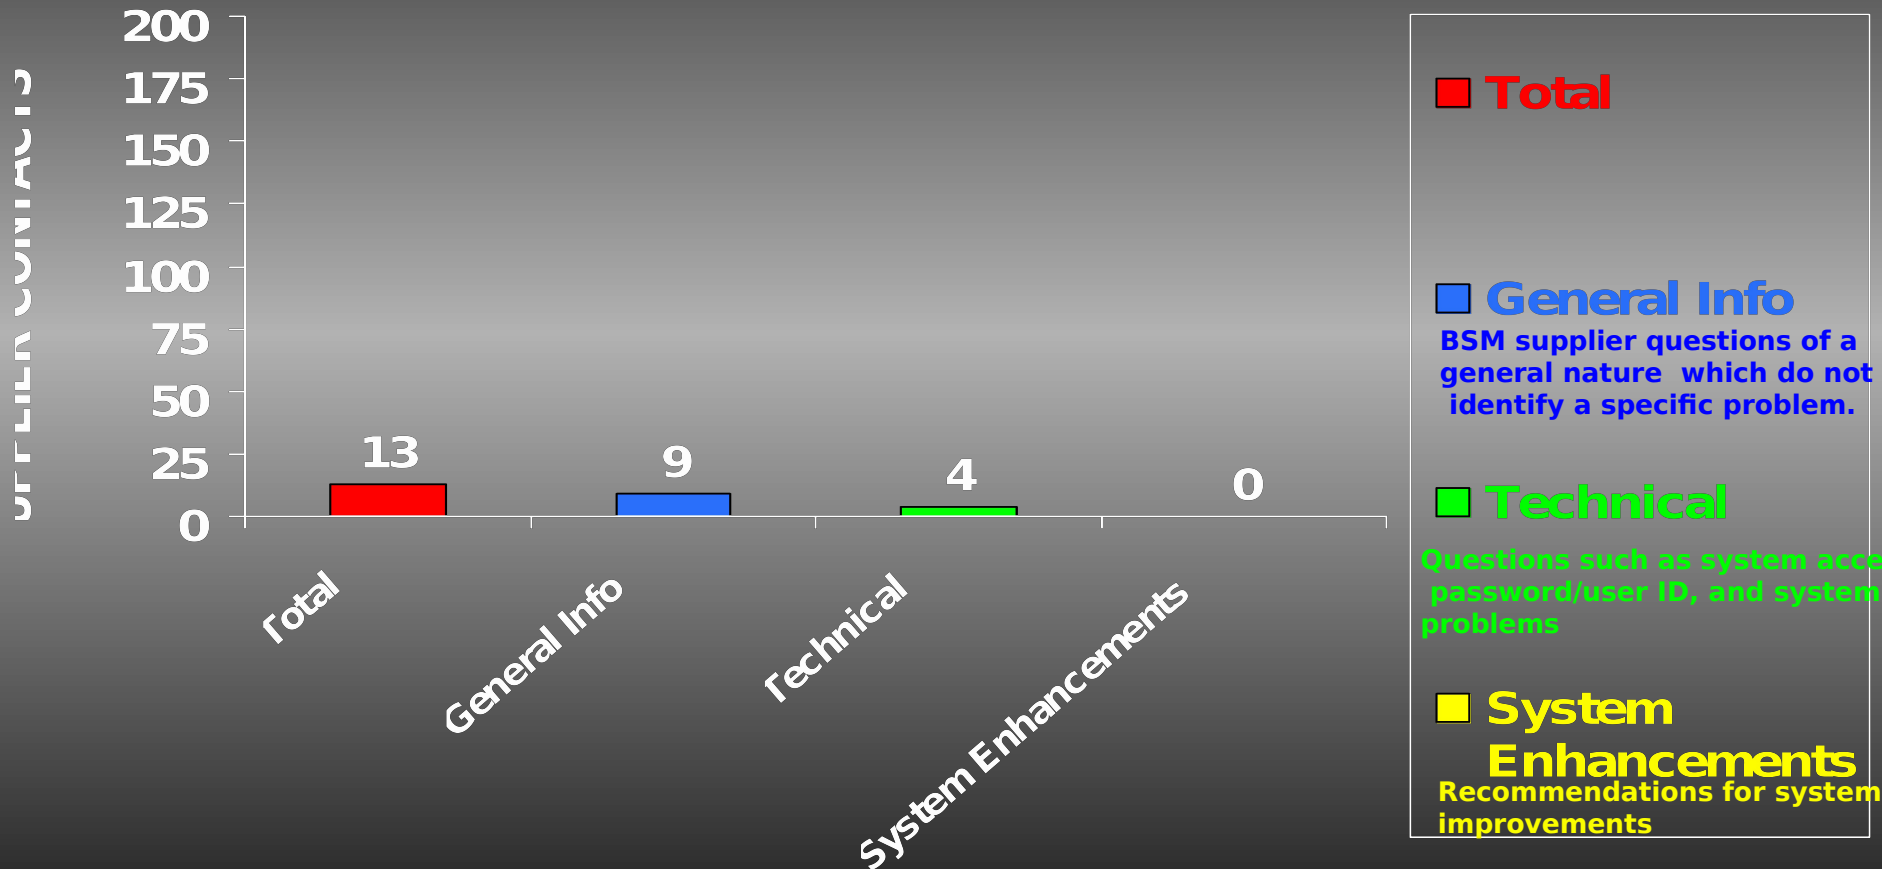

SRweb RELATED CONTACTS

As of 19 Feb 04

SRweb RELATED CONTACTS

WEEK OF 13 - 19 Feb 04

SRweb ISSUES

Average Resolution Time
13 - 19 Feb 04

GOAL: LESS THAN 48 HOURS

SRweb ISSUES

Average Resolution Time (Trend)

GOAL: LESS THAN 48 HOURS

AGED SRweb REMEDY ISSUES

TECHNICAL ISSUES NOT RESOLVED WITHIN 48 HOUR
SUSPENSE

AS OF 13 - 19 Feb 04